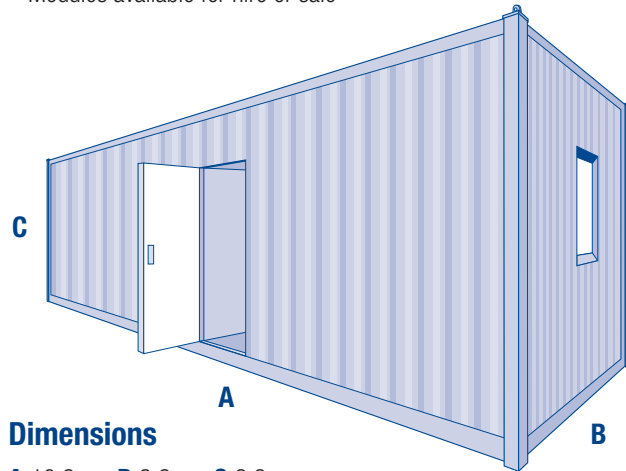

10.3m Workspace Module

A60 workspace module providing a safe and comfortable working environment

Example: Office

Fitted with desks, shelving, drawers and supplied with office chairs, the space within this 10.3m workspace module was thoughtfully laid out to provide a comfortable office environment for up to 4 personnel.

Example: Coffee Shop

Fitted with storage units, sink and supplied with benches this 10.3 workspace module provides a comfortable and relaxing area for up to 20 personnel.

Standard Features

- A60 fire rated module
- Flexible internal layouts to suit your requirements
- Air-conditioning unit with individual thermostat control
- PLC based fire and gas detection unit
- Category II lighting, low brightness
- High quality fixtures and fittings
- Quick and easy hook-up to onboard services
- Designed for easy stacking
- Manufactured in-house to ISO 9001-2000 standards
- Modules available for hire or sale

Dimensions

A 10.3m x B 3.3m x C 3.3m

Weight

15,000kg fully fitted (typical)

Certification

A60 DNV 2.7-1 / EN 12079 certified design

Also Available

Full range of accommodation modules (sleep 1, 2, 4, 8). Workspace modules including offices, laboratories, workshop units, freezer/chillers. Modupack onshore modules.